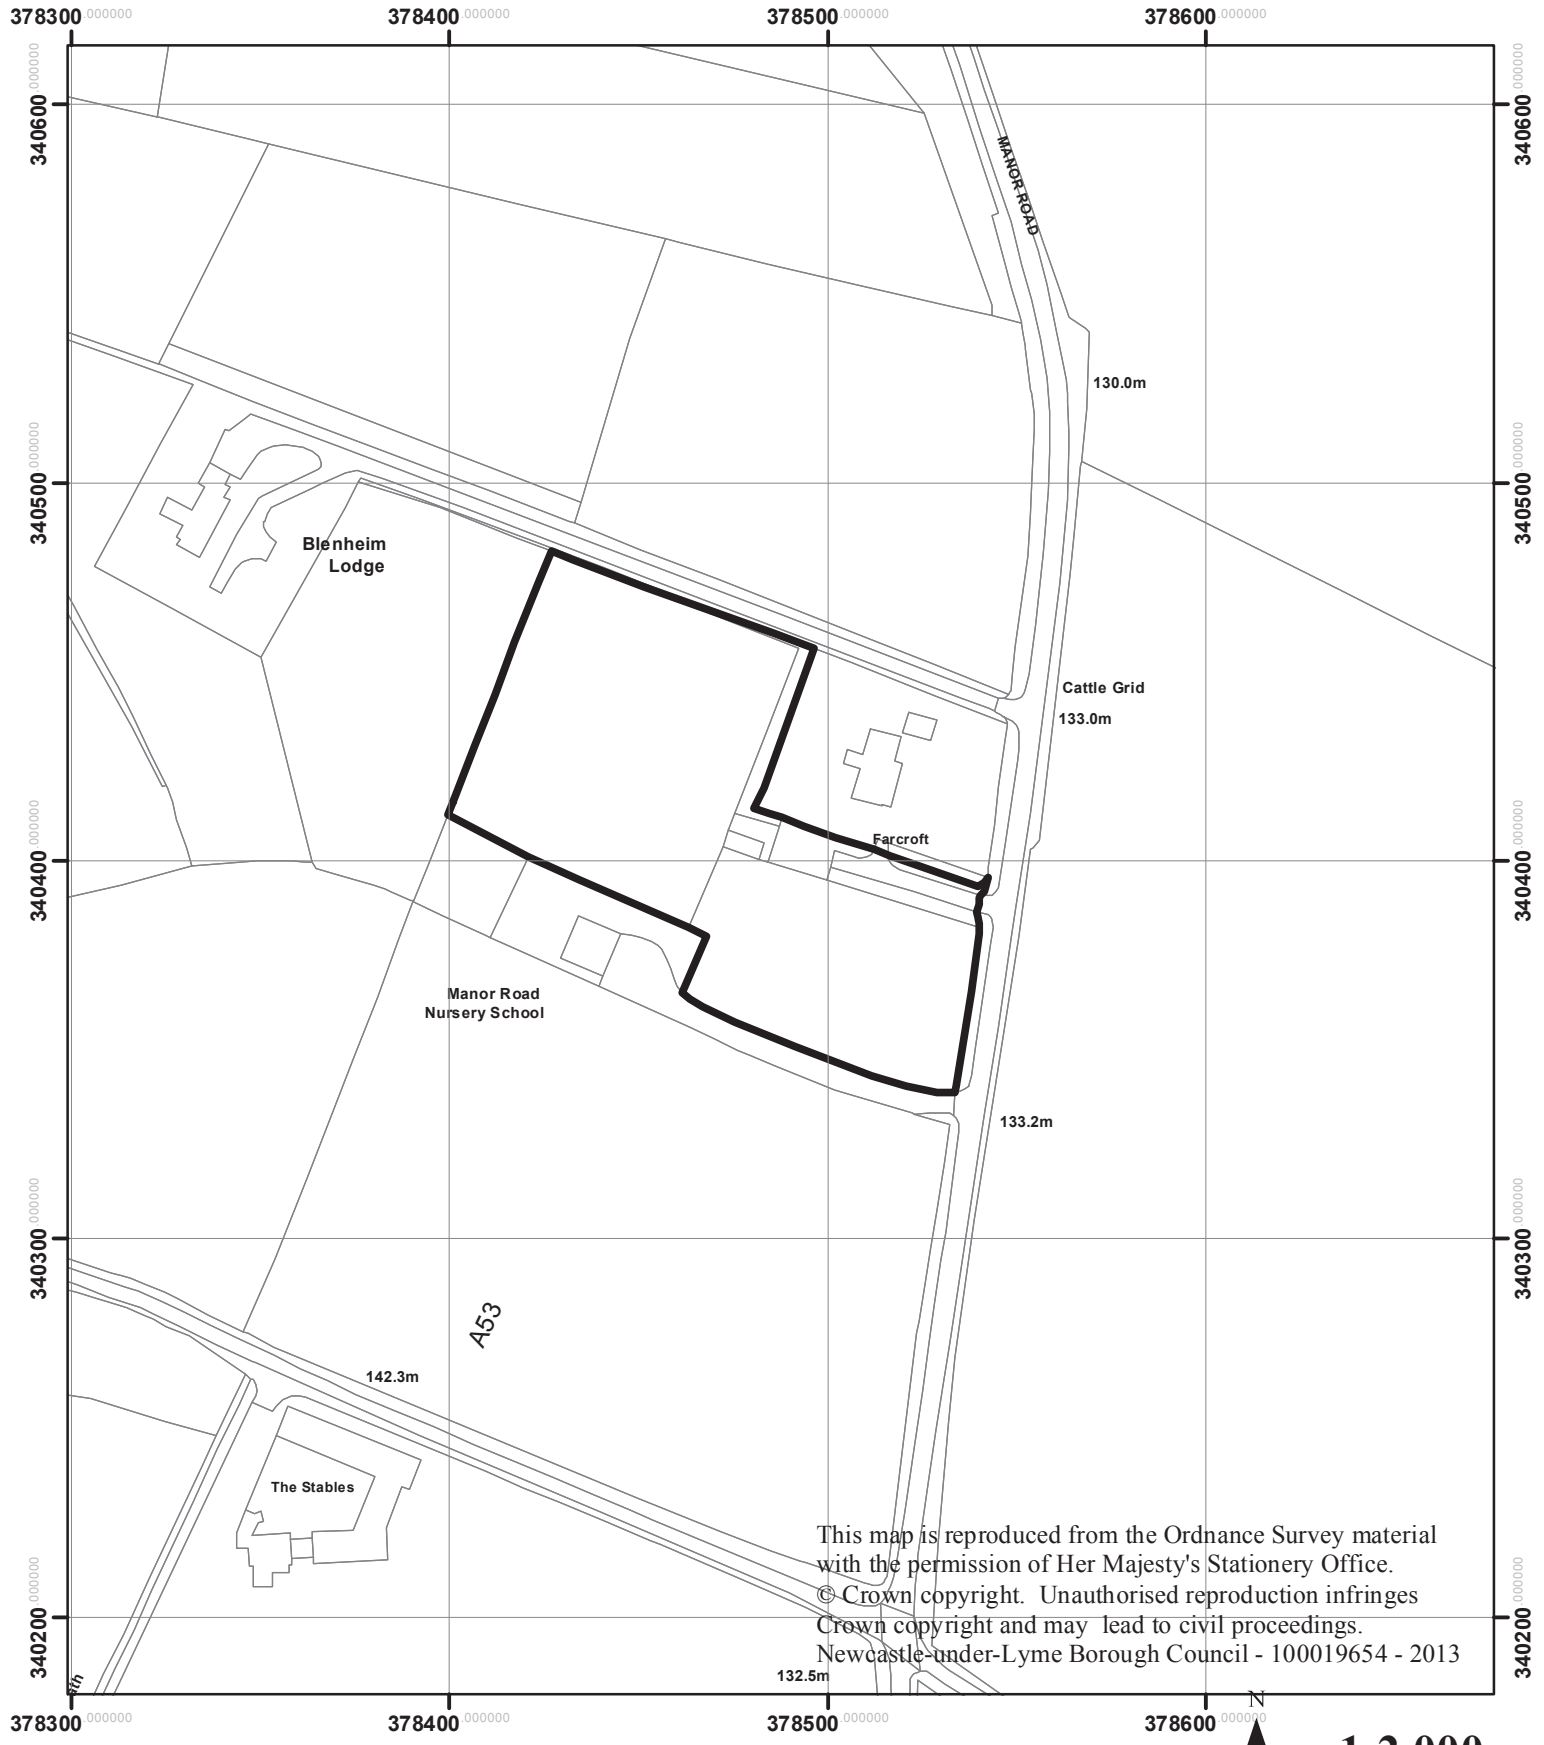

Land adjacent 31 Banbury Street, Butt Lane

14/00037/OUT

This map is reproduced from the Ordnance Survey material with the permission of Her Majesty's Stationery Office. © Crown copyright. Unauthorised reproduction infringes Crown copyright and may lead to civil proceedings. Newcastle-under-Lyme Borough Council - 100019654 - 2013

1:2,000